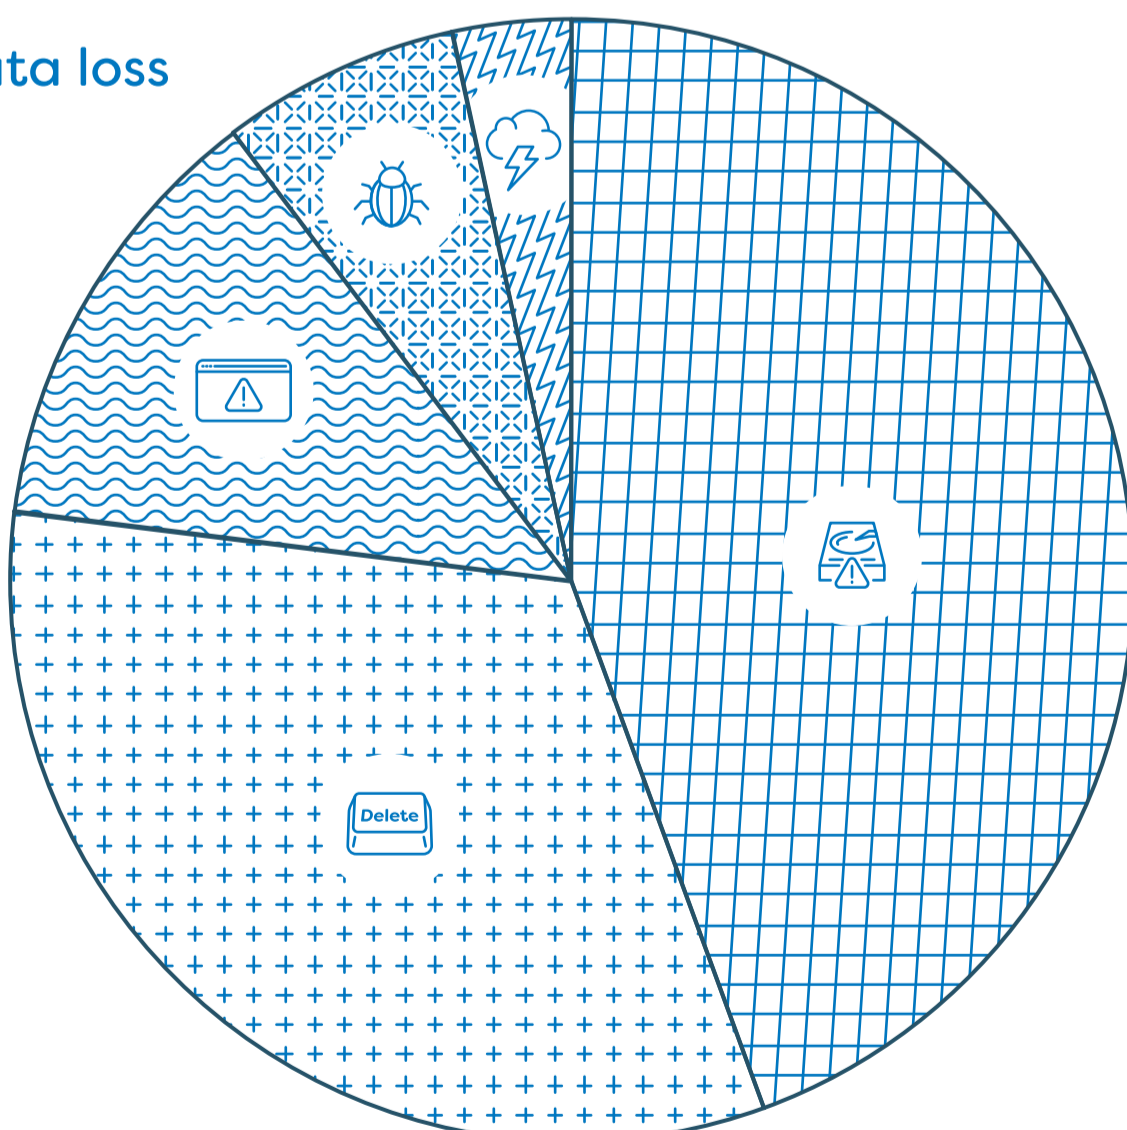

Managed SharePoint

Simplify your SharePoint infrastructure

Streamline SharePoint with Absolute Support®

Protect SharePoint with backup & disaster recovery

Top 5 causes of data loss

- 44%** Hardware Malfunction
- 32%** Human Error
- 14%** Software Corruption
- 7%** Virus/Malware Attack
- 3%** Natural Disaster