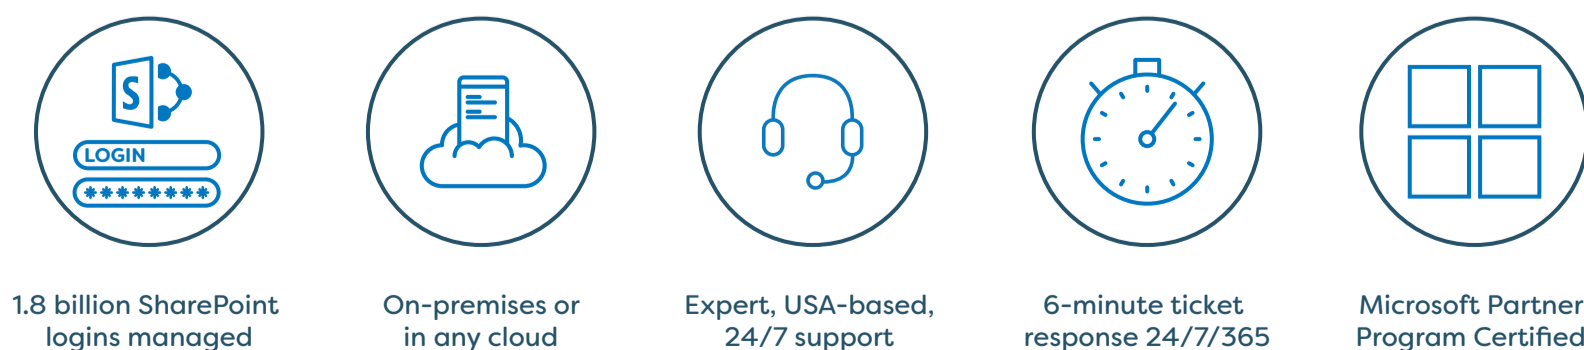

Managed SharePoint

Simplify your SharePoint infrastructure

Streamline SharePoint with Absolute Support®

Protect SharePoint with backup & disaster recovery

Top 5 causes of data loss

- 44%** Hardware Malfunction
- 32%** Human Error
- 14%** Software Corruption
- 7%** Virus/Malware Attack
- 3%** Natural Disaster